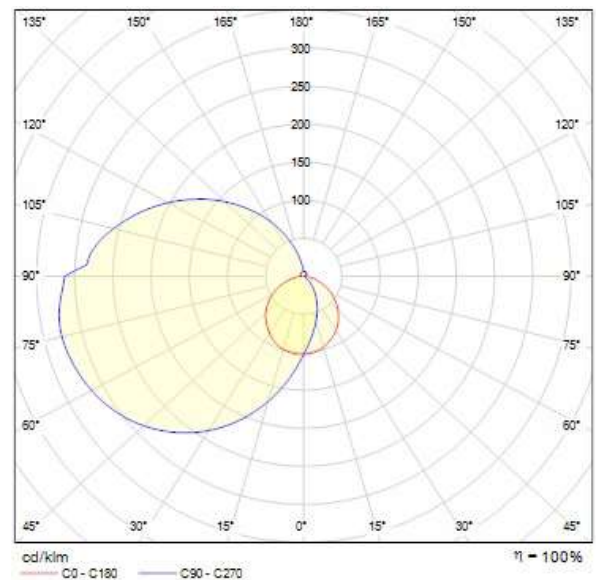

KJ SMART

Berth Light,surf.,250lm/120-230/50/60

Nominal voltage	120-230 VAC	Part No.:	5117001700-001
Frequency	50/60 Hz		
Nominal current	0,03 A		
Power consumption	6,9 VA		

DESCRIPTION

Series	KJ SMART
Number/Power of lamps	1 x 3 W LED
Control mode	SWITCH
Lumen output	250 lm
CCT	3000 K
CRI	80
Cover/Diffusor	PC OPAL
Material of housing	PC
Finish of housing	BLACK
Type of lamps	LED
Light source included	YES
Cable entry	HOLE Ø 25 mm
Type of connection	TERMINAL 3P
Mounting type	2 x HOLES
IP class	IP20
Ambient temperature [°C]	-25 ... +35

ILLUSTRATION

Illustration similarly

DRAWINGS

[mm]
maintenance area

M&S.117.0005.00

PHOTOMETRIC DATA

DETAILED DESCRIPTION

Series	KJ SMART
Nominal voltage	120-230 VAC
Frequency	50/60 Hz
Nominal current	0,03 A
Power consumption	6,9 VA
Number/Power of lamps	1 x 3 W LED
Control mode	SWITCH
Lumen output	250 lm
CCT	3000 K
CRI	80
Beam direction	FIXED
Cover/Diffusor	PC OPAL
Material of housing	PC
Finish of housing	BLACK
Type of lamps	LED
Light source included	YES
Cable entry	HOLE Ø 25 mm
Position of cable entry	-1-
Type of connection	TERMINAL 3P
Mounting type	2 x HOLES
IP class	IP20
Ambient temperature [°C]	-25 ... +35
Dimensions (without cable glands)	
Fitting length	250 mm
Fitting width	86 mm
Fitting height	34 mm
Weight [kg]	0,4