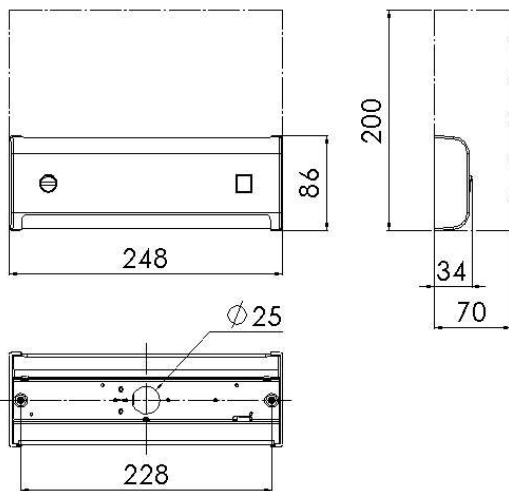

KJ SMART

Berth Light,surf.,250lm/120-230/50/60

Nominal voltage	120-230 VAC	Part No.:	5117001700-001
Frequency	50/60 Hz		
Nominal current	0,03 A		
Power consumption	6,9 VA		

DESCRIPTION

Series	KJ SMART
Number/Power of lamps	1 x 3 W LED
Control mode	SWITCH
Lumen output	250 lm
CCT	3000 K
CRI	80
Cover/Diffusor	PC OPAL
Material of housing	PC
Finish of housing	BLACK
Type of lamps	LED
Light source included	YES
Cable entry	HOLE Ø 25 mm
Type of connection	TERMINAL 3P
Mounting type	2 x HOLES
IP class	IP20
Ambient temperature [°C]	-25 ... +35

ILLUSTRATION

Illustration similarly

DRAWINGS

[mm]
maintenance area

M&S.117.0005.00

PHOTOMETRIC DATA

DETAILED DESCRIPTION

Series	KJ SMART
Nominal voltage	120-230 VAC
Frequency	50/60 Hz
Nominal current	0,03 A
Power consumption	6,9 VA
Number/Power of lamps	1 x 3 W LED
Control mode	SWITCH
Lumen output	250 lm
CCT	3000 K
CRI	80
Beam direction	FIXED
Cover/Diffusor	PC OPAL
Material of housing	PC
Finish of housing	BLACK
Type of lamps	LED
Light source included	YES
Cable entry	HOLE Ø 25 mm
Position of cable entry	-1-
Type of connection	TERMINAL 3P
Mounting type	2 x HOLES
IP class	IP20
Ambient temperature [°C]	-25 ... +35
Dimensions (without cable glands)	
Fitting length	250 mm
Fitting width	86 mm
Fitting height	34 mm
Weight [kg]	0,4